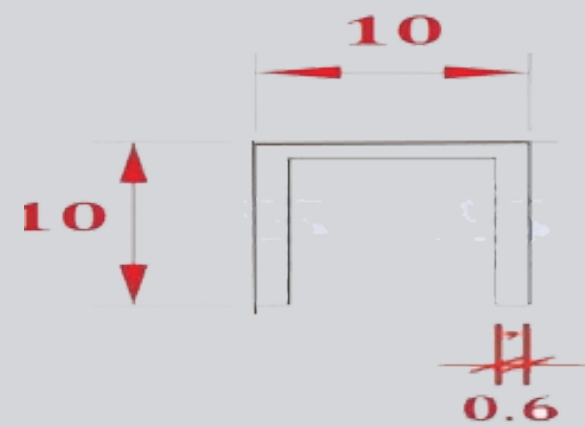

DECORATIVE U & C SHAPE PROFILES IN PA - 304, BY PARASNATH ALUMINIUM

PA-U10