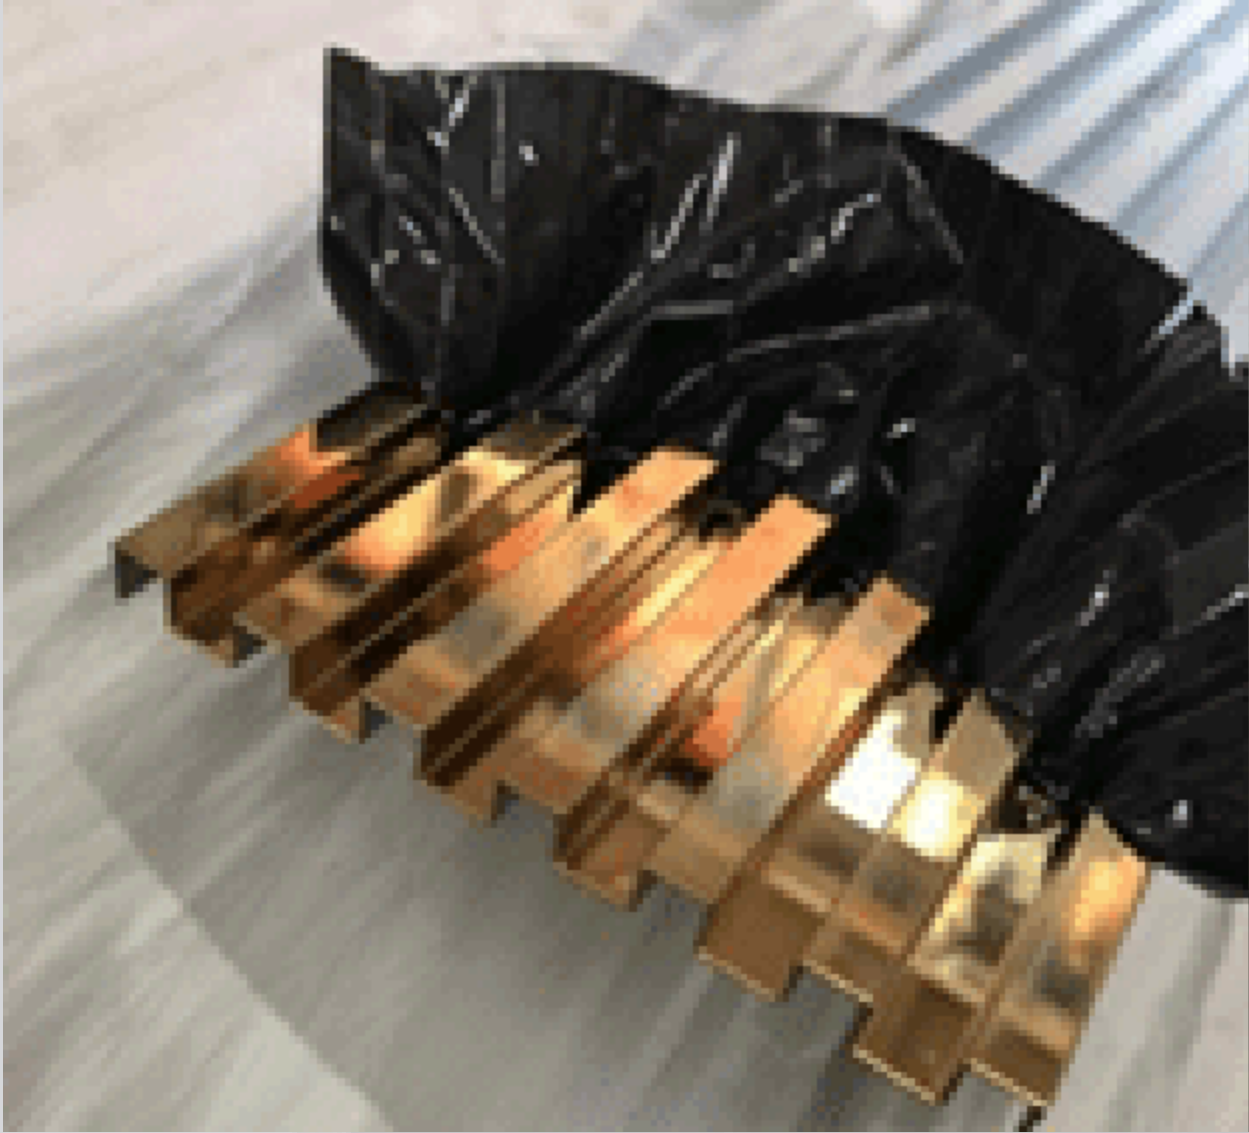

PARASNATH ALUMINIUM FLUTED PANEL

Gold Mirror