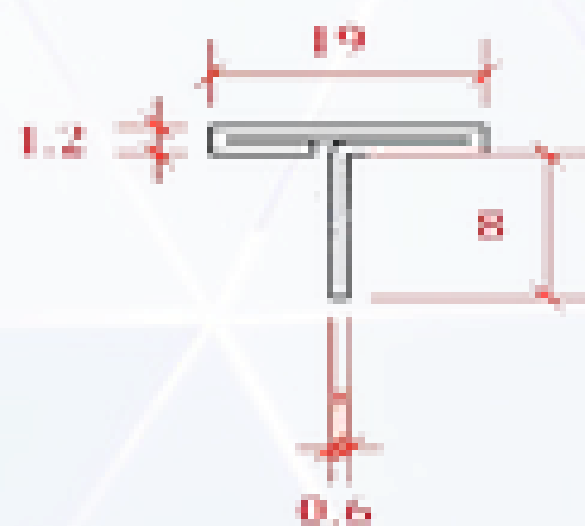

PA-T19

LENGTH : 10 FEET