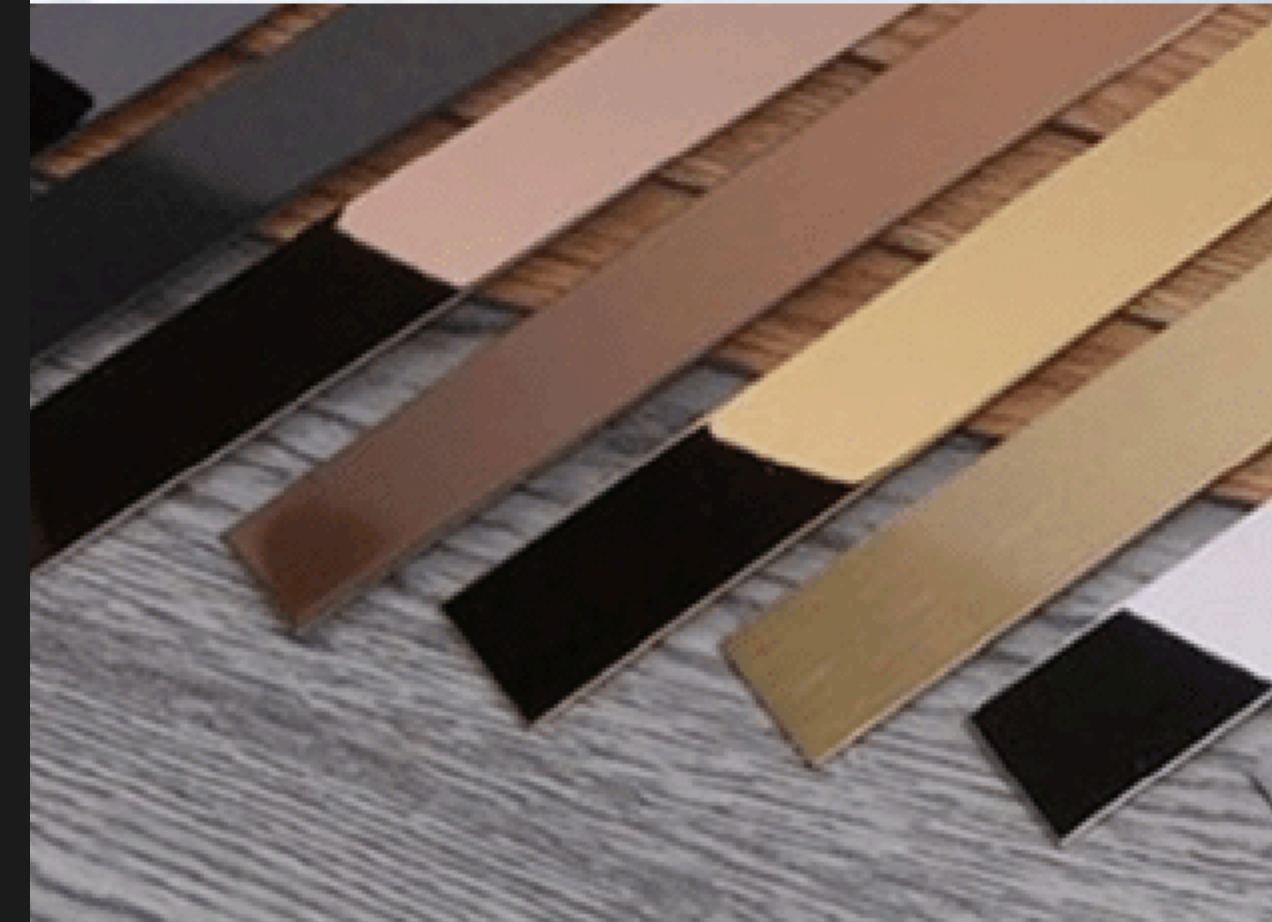

WWW.PARASNATHALUMINIUM.COM

PARASNATH ALUMINIUM PVD COATED STAINLESS STEEL PROFILES PROCESS

- Parasnath aluminium profiles are from the finest quality of pa-304 pvd titanium coated sheets.
- Strip is vut from sheets, as per the profile size.
- Then the strip are grooved at our factory with parasnath aluminium square edge technology (v-cut) to get sharp square edges on the bending edge.
- Then carefully the bending is done with our parasnath aluminium CNC bending facility with single press bending .