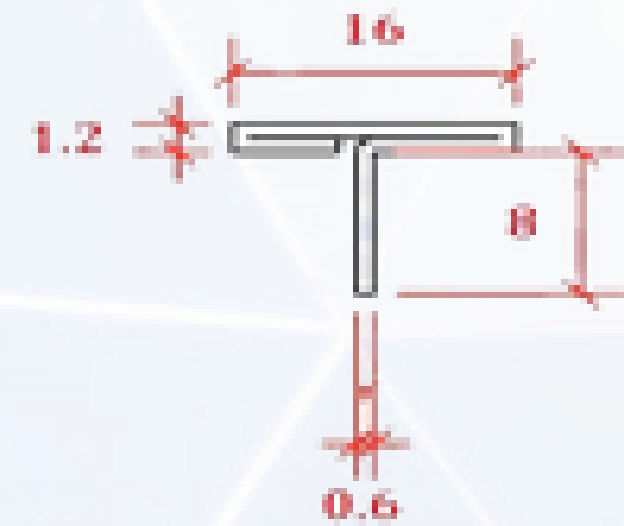

LENGTH : 10 FEET

PA-T8

LENGTH : 10 FEET

PA-T10

LENGTH : 10 FEET

PA-T12

LENGTH : 10 FEET

PA-T16

LENGTH : 10 FEET

PA-T19

LENGTH : 10 FEET

PA-T25

LENGTH : 10 FEET

PARASNATH ALUMINIUM FLUTED PANEL

Gold Mirror

Gold Hairline

RoseGold Mirror

RoseGold Hairline

ALL SIZES IN MM

LENGTH : 10 FEET

CUSTOMIZATION WELCOME INQUIRY

PARASNATH ALUMINIUM IN-N-OUT PROFILE (COLLAR PROFILE)

ALL SIZES IN MM

PA-IN-N-OUT PROFILE