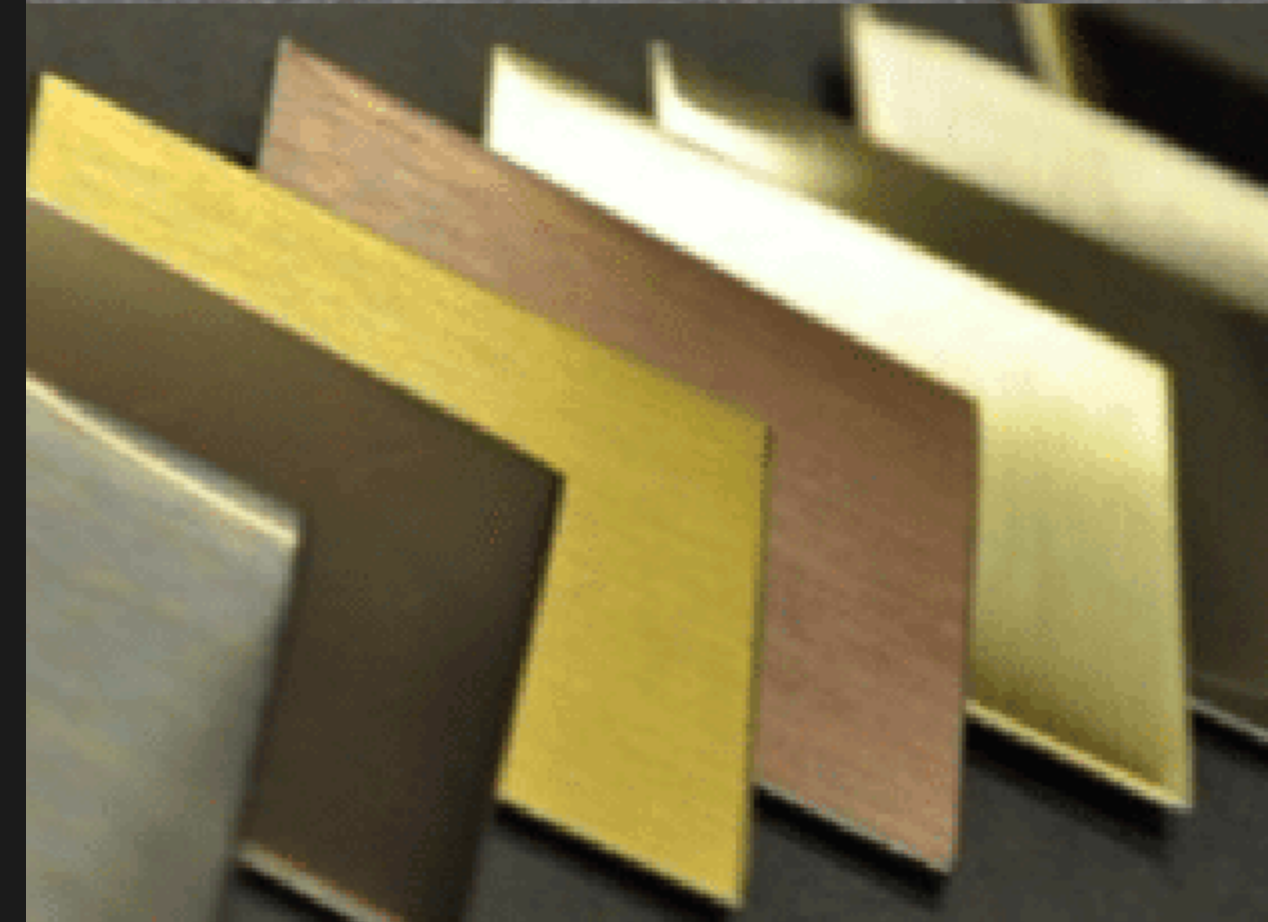

WWW.PARASNATHALUMINIUM.COM

PARASNATH ALUMINIUM PVD COATED STAINLESS STEEL PROFILES PROCESS

- Parasnath aluminium profiles are from the finest quality of pa-304 pvd titanium coated sheets.
- Strip is vut from sheets, as per the profile size.
- Then the strip are grooved at our factory with parasnath aluminium square edge technology (v-cut) to get sharp square edges on the bending edge.
- Then carefully the bending is done with our parasnath aluminium CNC bending facility with single press bending .