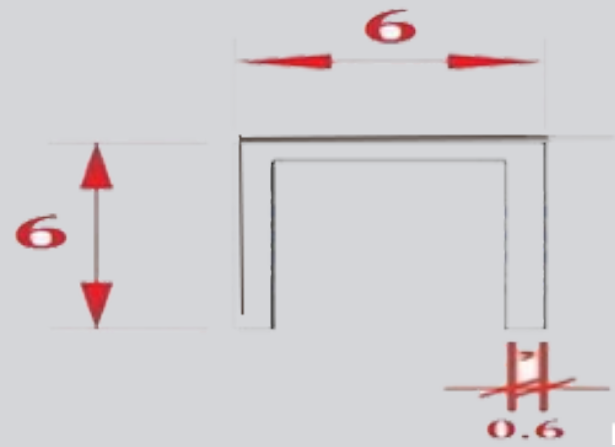

DECORATIVE U & C SHAPE PROFILES IN PA - 304, BY PARASNATH ALUMINIUM

PA-U6