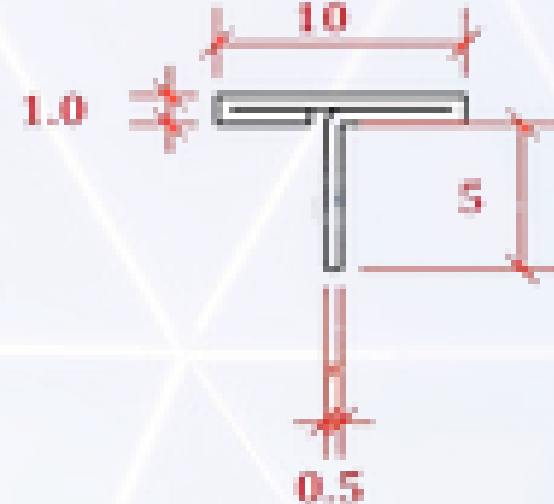

PA-T10

LENGTH : 10 FEET