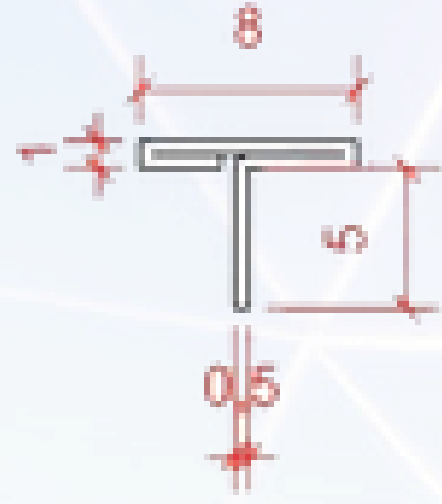

PA-T8

LENGTH : 10 FEET