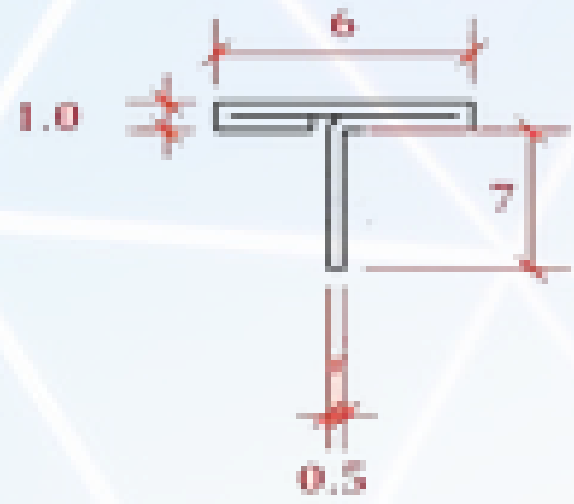

DECORATIVE(T) SHAPE PROFILES IN PA - 304, BY PARASNATH ALUMINIUM

PA-T6

LENGTH : 10 FEET