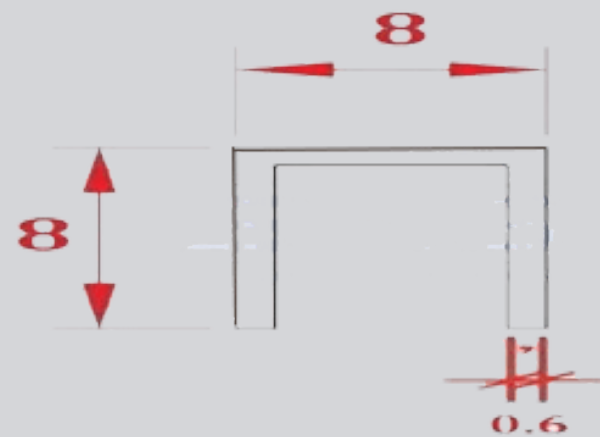

DECORATIVE U & C SHAPE PROFILES IN PA - 304, BY PARASNATH ALUMINIUM

PA-U8