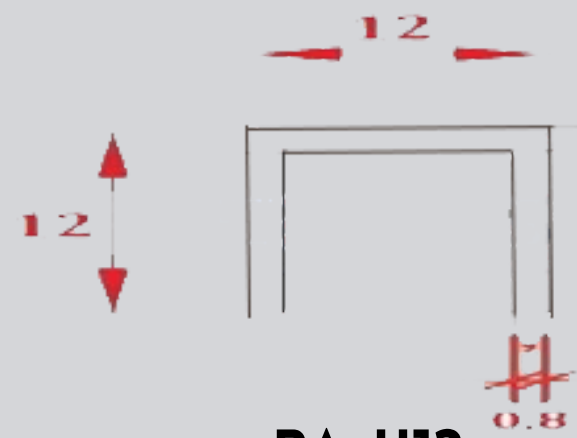

DECORATIVE U & C SHAPE PROFILES IN PA - 304, BY PARASNATH ALUMINIUM

PA-U12