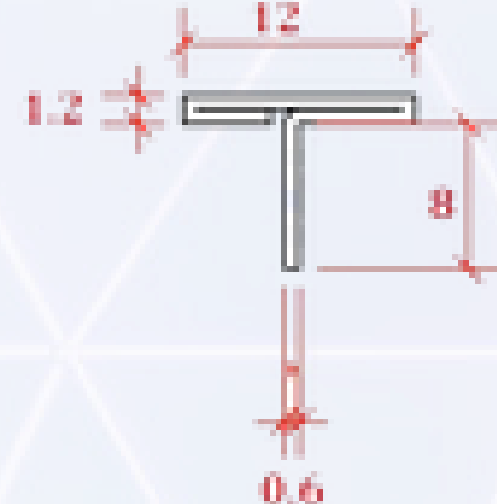

LENGTH : 10 FEET

PA-T8

LENGTH : 10 FEET

PA-T10

LENGTH : 10 FEET

PA-T12

LENGTH : 10 FEET

PA-T16

RoseGold Mirror

RoseGold Hairline

ALL SIZES IN MM

LENGTH : 10 FEET

CUSTOMIZATION WELCOME INQUIRY

PARASNATH ALUMINIUM IN-N-OUT PROFILE (COLLAR PROFILE)

ALL SIZES IN MM

PA-IN-N-OUT PROFILE