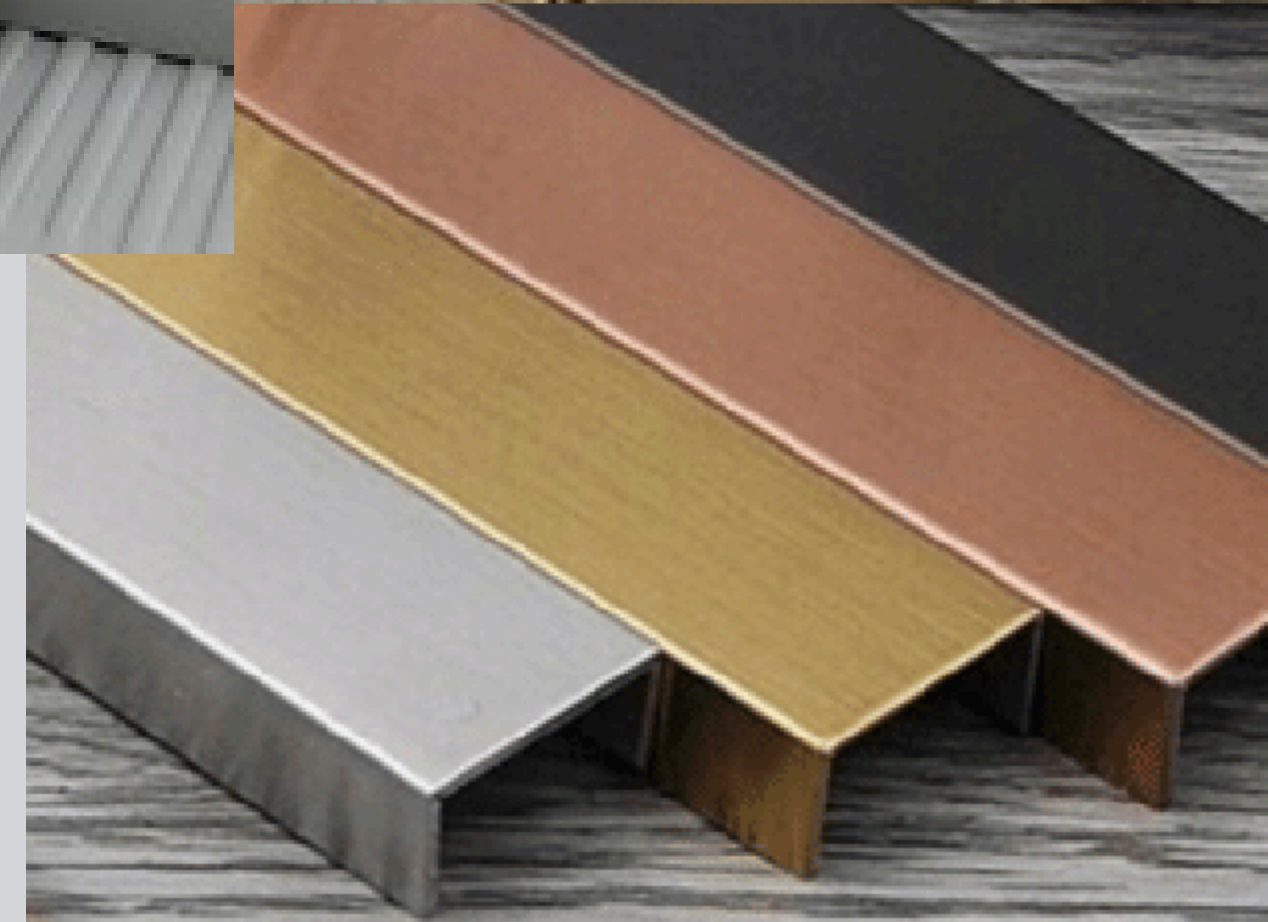

DECORATIVE U & C SHAPE PROFILES IN PA - 304, BY PARASNATH ALUMINIUM