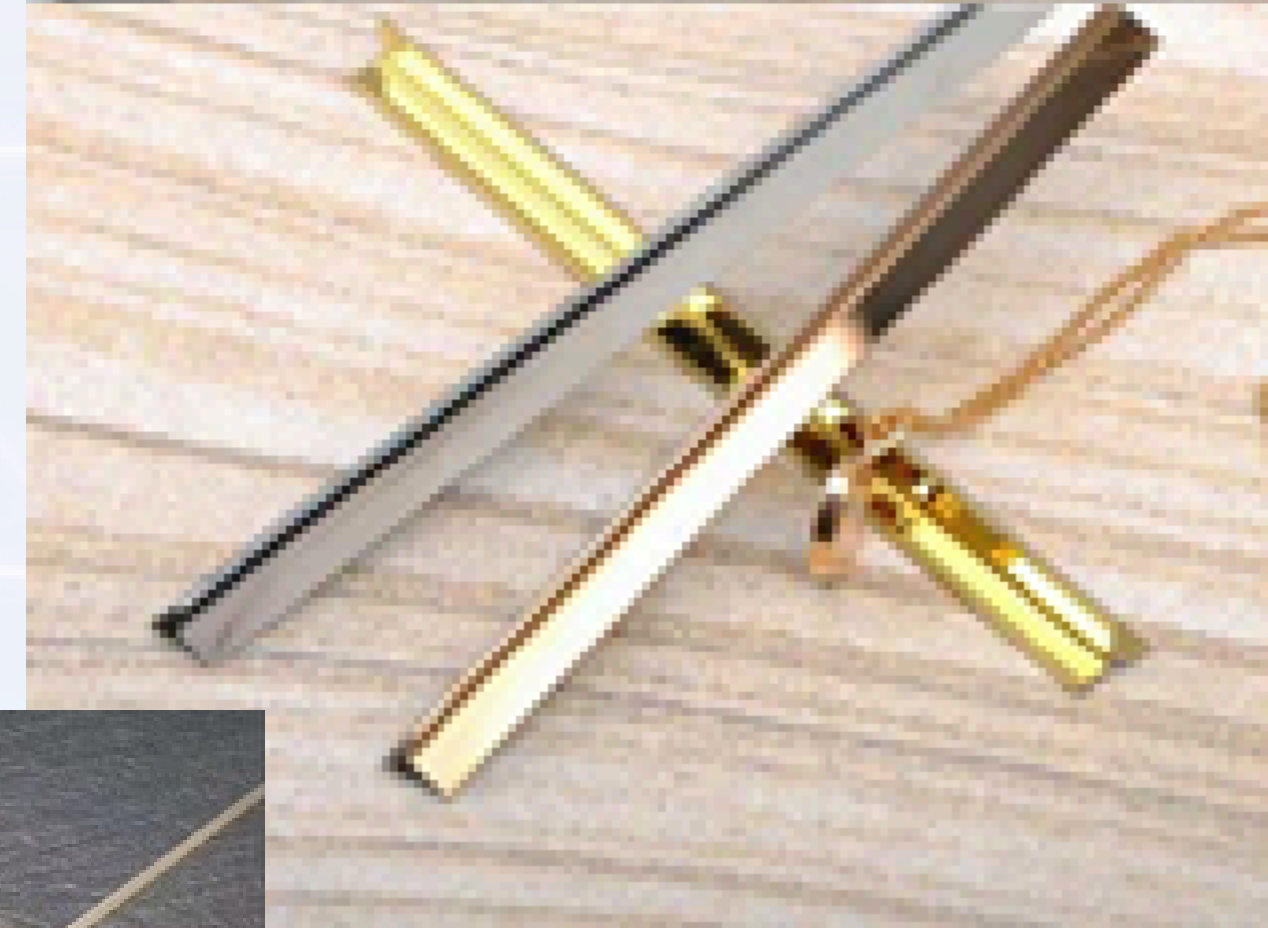

LENGTH : 10 FEET

PA-T16

LENGTH : 10 FEET