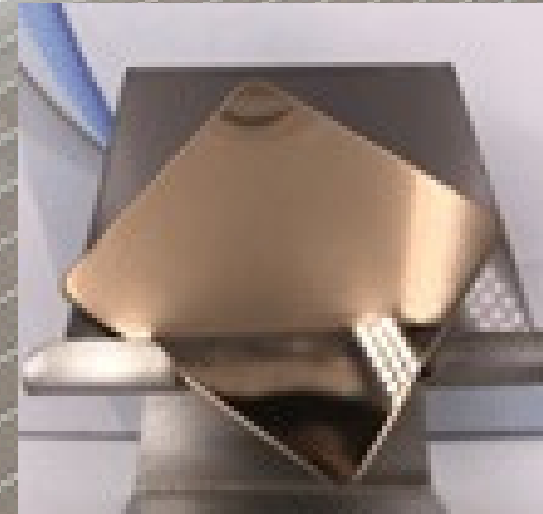

PARASNATH ALUMINIUM PVD SHEET METAL SHADES

CHAMPANGE MIRROR