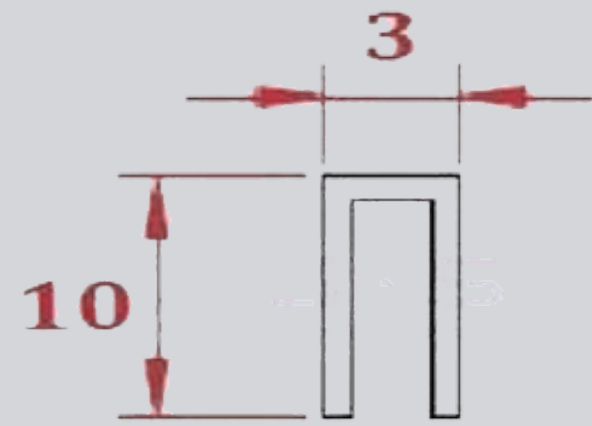

DECORATIVE U & C SHAPE PROFILES IN PA - 304, BY PARASNATH ALUMINIUM

PA-U3