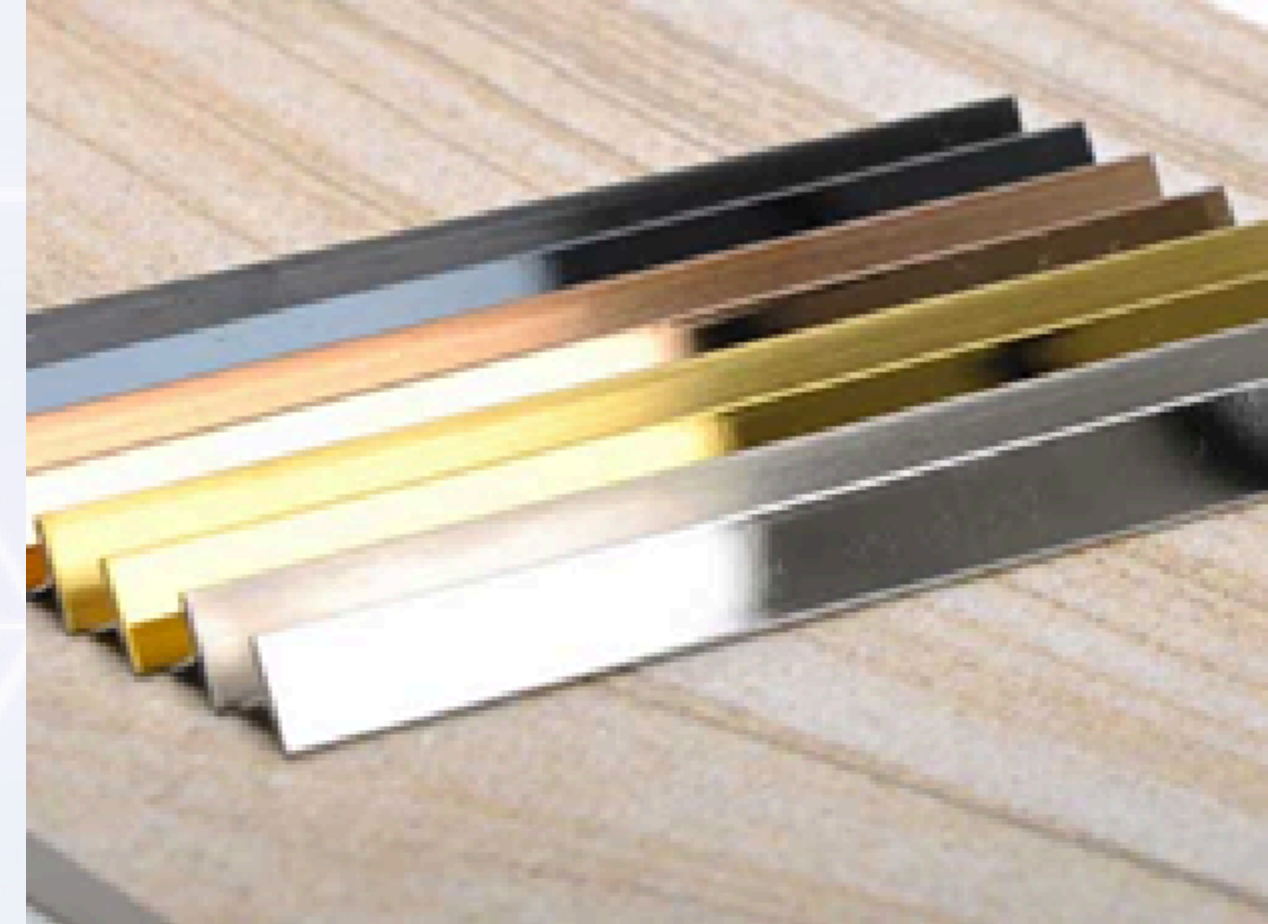

LENGTH : 10 FEET

PA-T16

LENGTH : 10 FEET