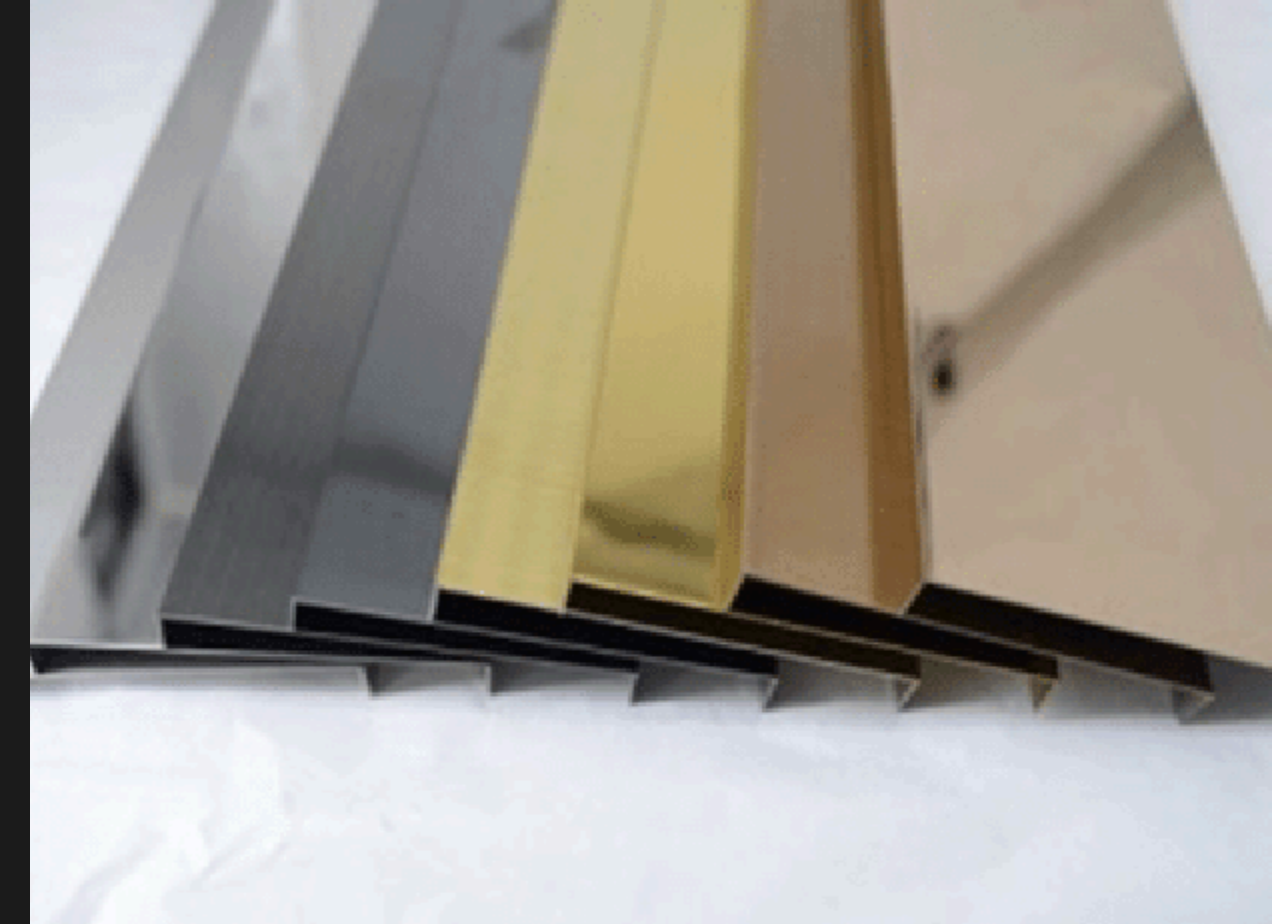

WWW.PARASNATHALUMINIUM.COM

PARASNATH ALUMINIUM PVD COATED STAINLESS STEEL PROFILES PROCESS

- Parasnath aluminium profiles are from the finest quality of pa-304 pvd titanium coated sheets.
- Strip is vut from sheets, as per the profile size.
- Then the strip are grooved at our factory with parasnath aluminium square edge technology (v-cut) to get sharp square edges on the bending edge.
- Then carefully the bending is done with our parasnath aluminium CNC bending facility with single press bending .