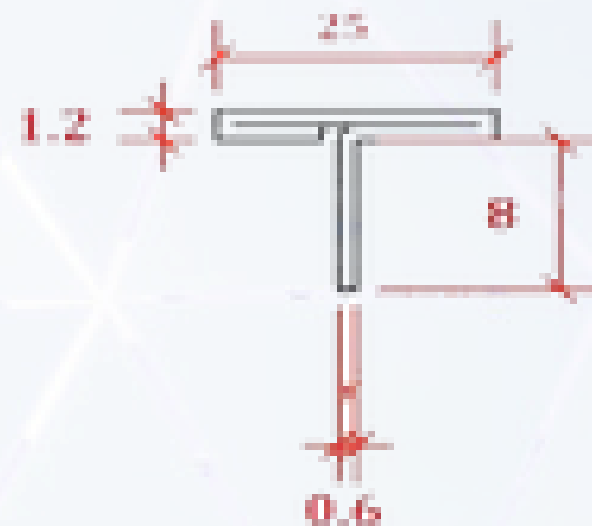

LENGTH : 10 FEET

PA-T19

LENGTH : 10 FEET

PA-T25

LENGTH : 10 FEET

PARASNATH ALUMINIUM FLUTED PANEL

Gold Mirror

Gold Hairline

RoseGold Mirror

RoseGold Hairline

ALL SIZES IN MM

LENGTH : 10 FEET

CUSTOMIZATION WELCOME INQUIRY

PARASNATH ALUMINIUM IN-N-OUT PROFILE (COLLAR PROFILE)

ALL SIZES IN MM

PA-IN-N-OUT PROFILE