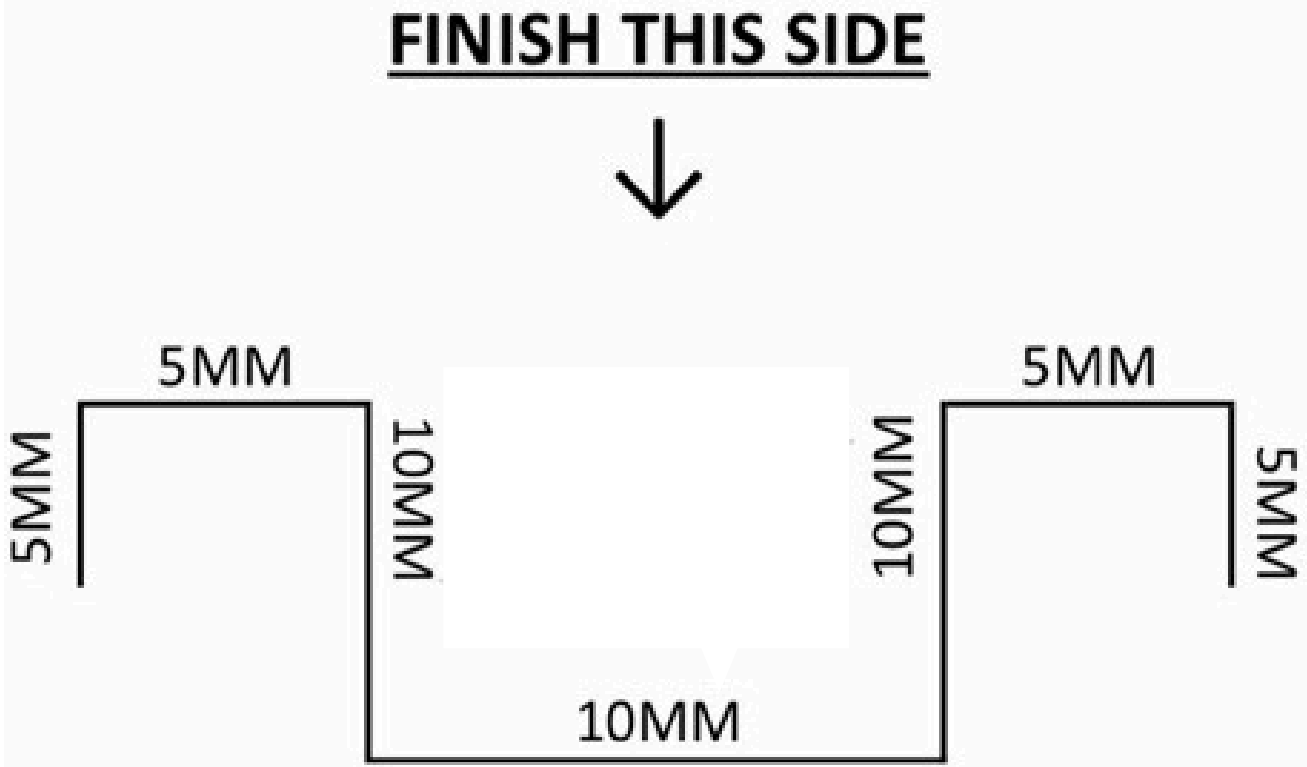

LENGTH : 10 FEET

PA-T19

LENGTH : 10 FEET

PA-T25

LENGTH : 10 FEET

PARASNATH ALUMINIUM FLUTED PANEL

Gold Mirror

Gold Hairline

RoseGold Mirror

RoseGold Hairline

ALL SIZES IN MM

LENGTH : 10 FEET

CUSTOMIZATION WELCOME INQUIRY

PARASNATH ALUMINIUM IN-N-OUT PROFILE (COLLAR PROFILE)

ALL SIZES IN MM

PA-IN-N-OUT PROFILE