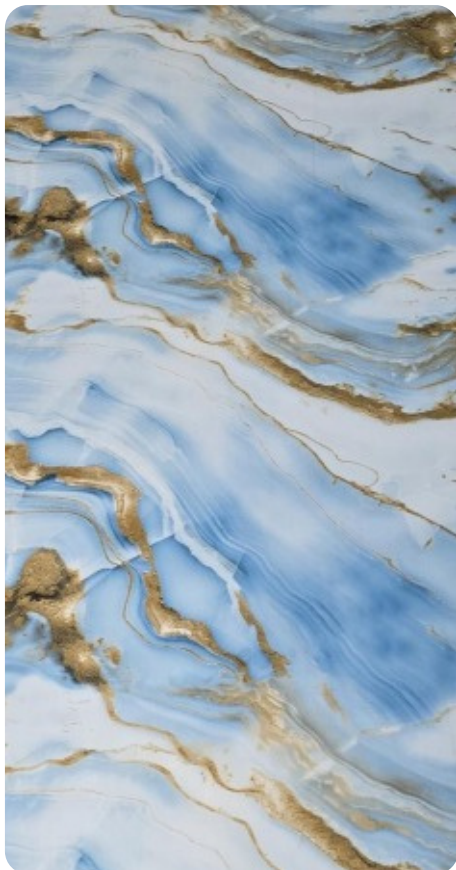

**RO-711**  
Marquina Black

**New**

**RO-712**  
Veelike Grey Gold

**New**

**RO-713**  
Calacatta Gold

**New**

**RO-702**  
White Satvario

**RO-708**  
Grey William

**New**

**RO-709**  
Portinari Marble

**New**

**RO-710**  
Portoro Black

**New**

RO-714  
White Regalia

New

RO-715  
Sapphire Drift

New

RO-716  
Porcelain Crown

New

**MARVEL  
METALLIC**

**PARASNATH ALUMINIUM**  
THINK ALUMINIUM, THINK PARASNATH

RO-801 | Bright Silver

RO-804 | Magic Gold

RO-802 | Classic Gold

RO-805 | Blue Silver

RO-803 | Black Silver

RO-806 | Copper

COMING SOON

COMING SOON

**Modern Charm**

**CHARM**

Polished metal effect for a sleek and contemporary design.