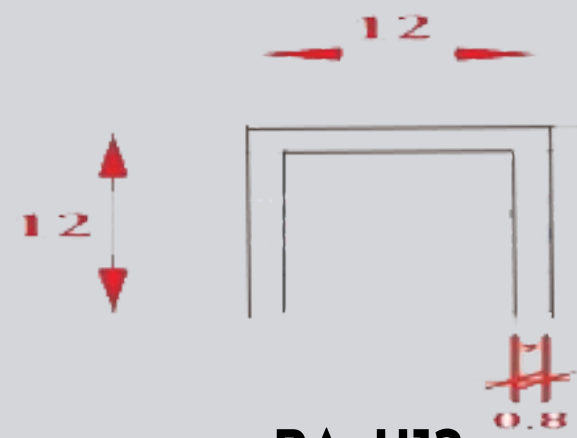

DECORATIVE U & C SHAPE PROFILES IN PA - 304, BY PARASNATH ALUMINIUM

PA-U12