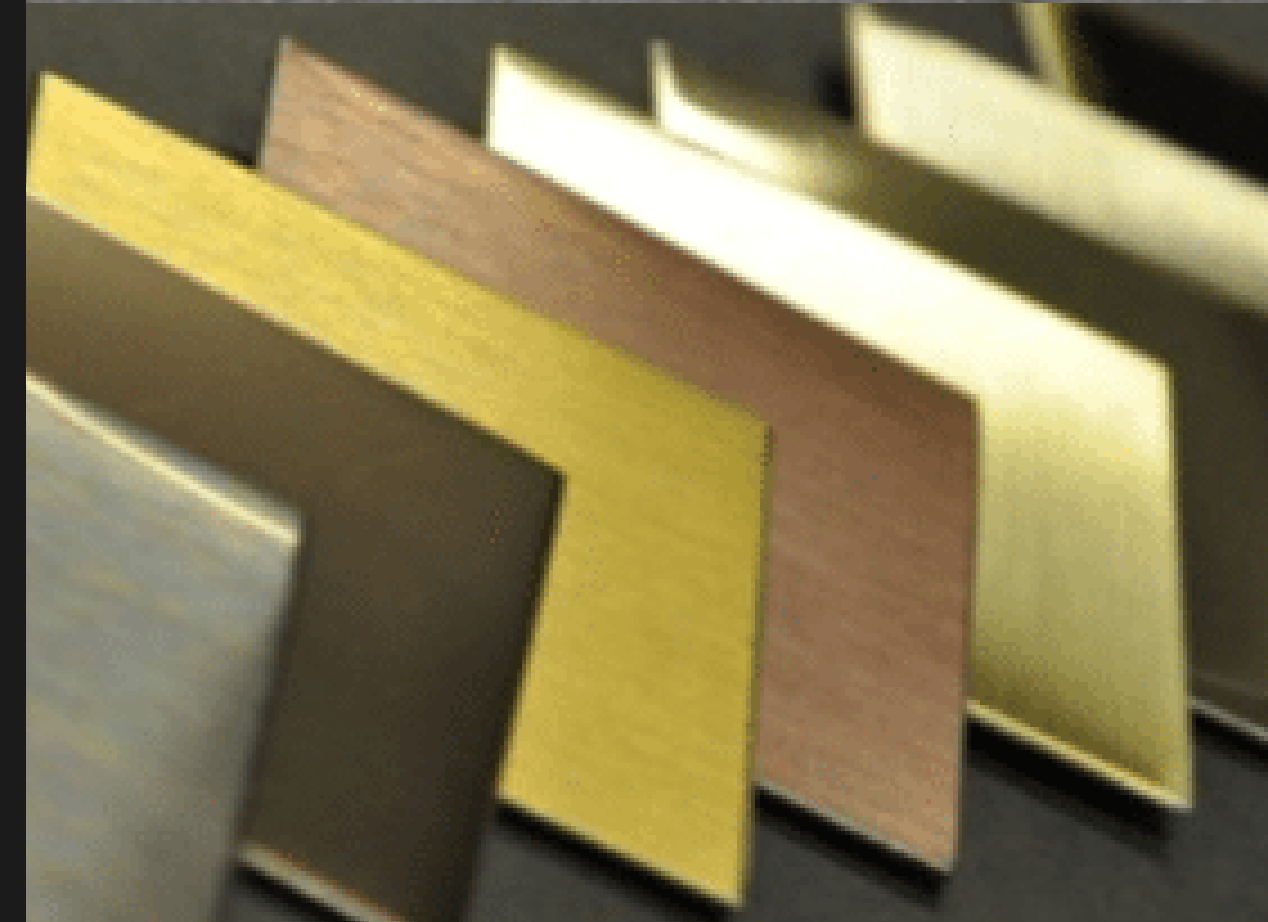

## PVD COATED STAINLESS STEEL DESIGNER & DECORATIVE ( TI ) PROFILE SHEET.

- # GRADE : PA 304
- # THICKNESS : 0.8mm to 1.2mm
- # Width : 1219MM
- # Length : 2440, 3048MM
- # Patterns : No. 8 Supper Mirror, Hairline and many more
- # Color : Gold, Rose Gold, Black, Bronze & many more