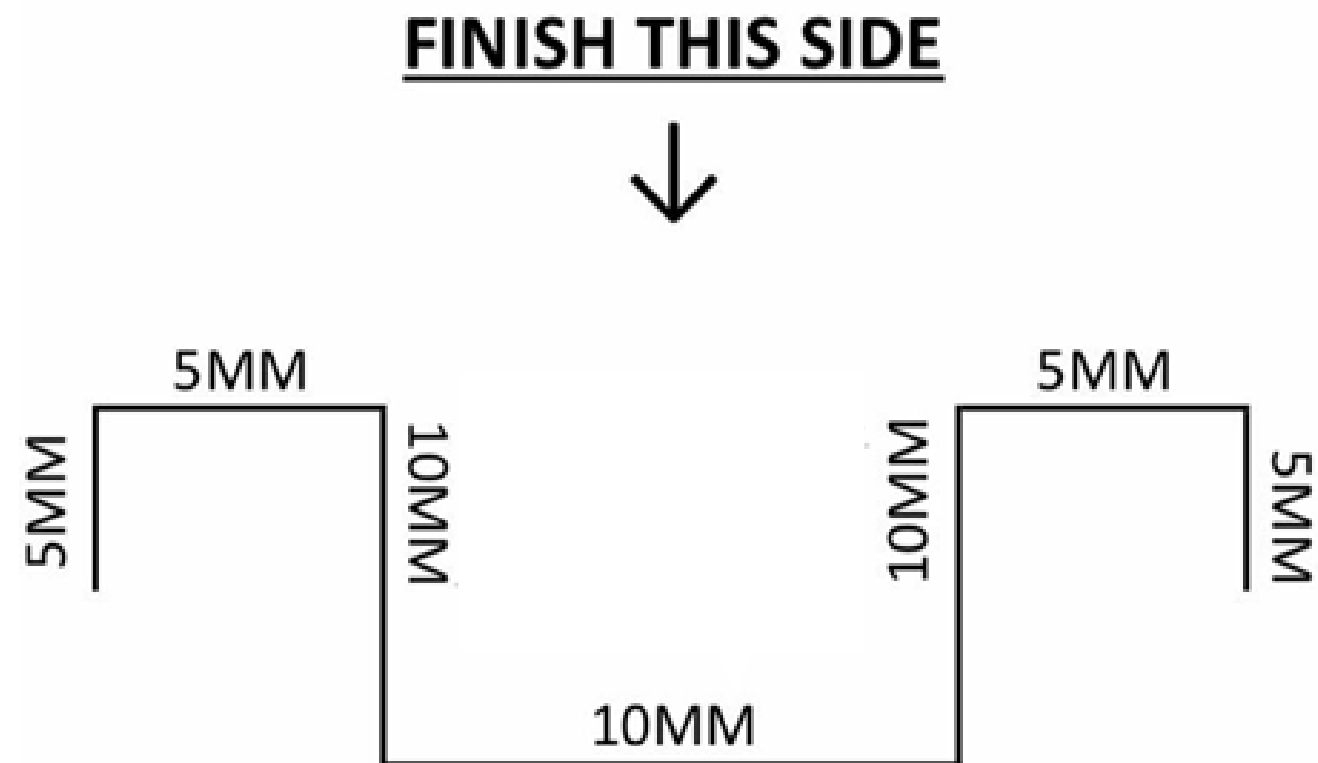

PARASNATH ALUMINIUM IN-N-OUT PROFILE (COLLAR PROFILE)

ALL SIZES IN MM

PA-IN-N-OUT PROFILE

CUSTOMIZATION WELCOME INQUIRY