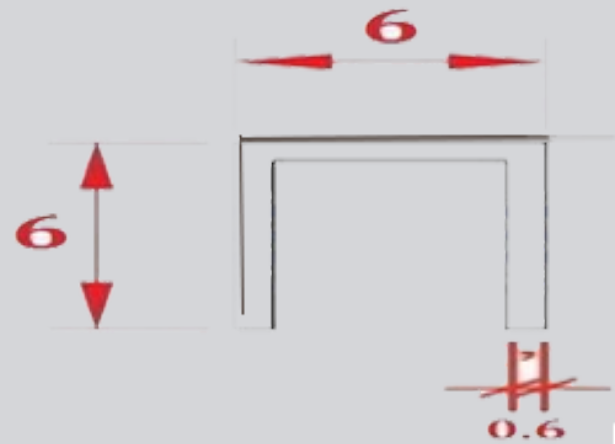

DECORATIVE U & C SHAPE PROFILES IN PA - 304, BY PARASNATH ALUMINIUM

PA-U6