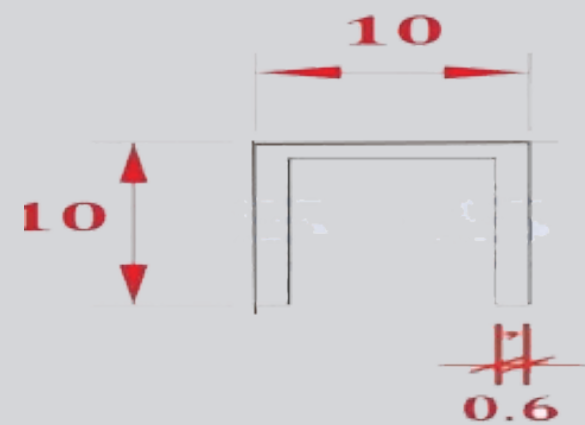

DECORATIVE U & C SHAPE PROFILES IN PA - 304, BY PARASNATH ALUMINIUM

PA-U10