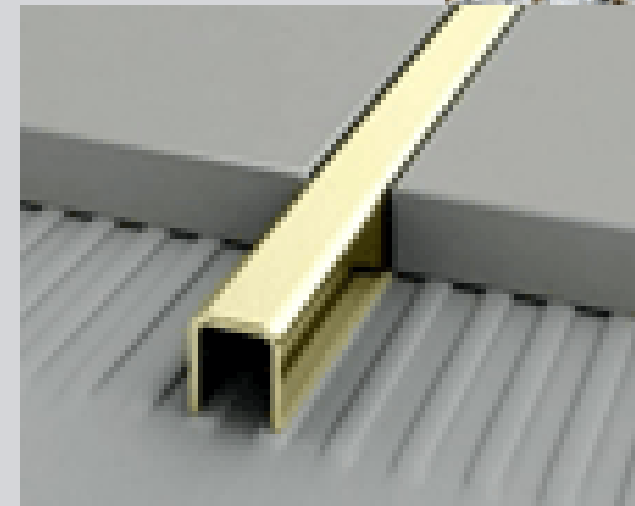

DECORATIVE U & C SHAPE PROFILES IN PA - 304, BY PARASNATH ALUMINIUM