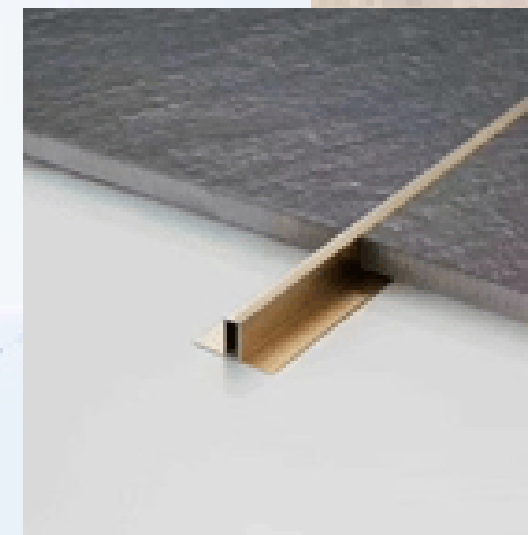

# PARASNATH ALUMINIUM FLUTED PANEL

Gold Mirror

Gold Hairline

RoseGold Mirror

RoseGold Hairline

ALL SIZES IN MM

LENGTH : 10 FEET

CUSTOMIZATION WELCOME INQUIRY