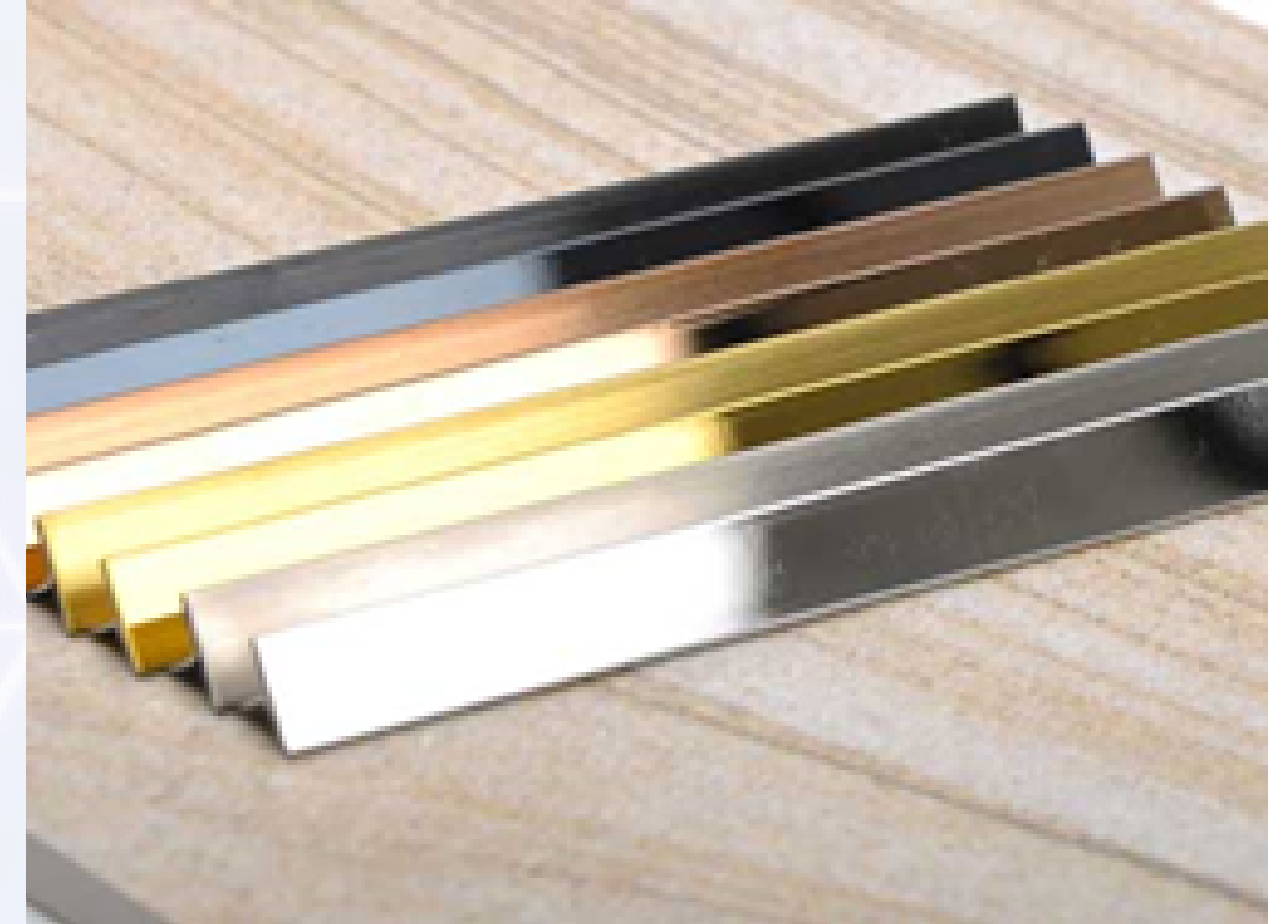

LENGTH : 10 FEET

PA-T16

LENGTH : 10 FEET