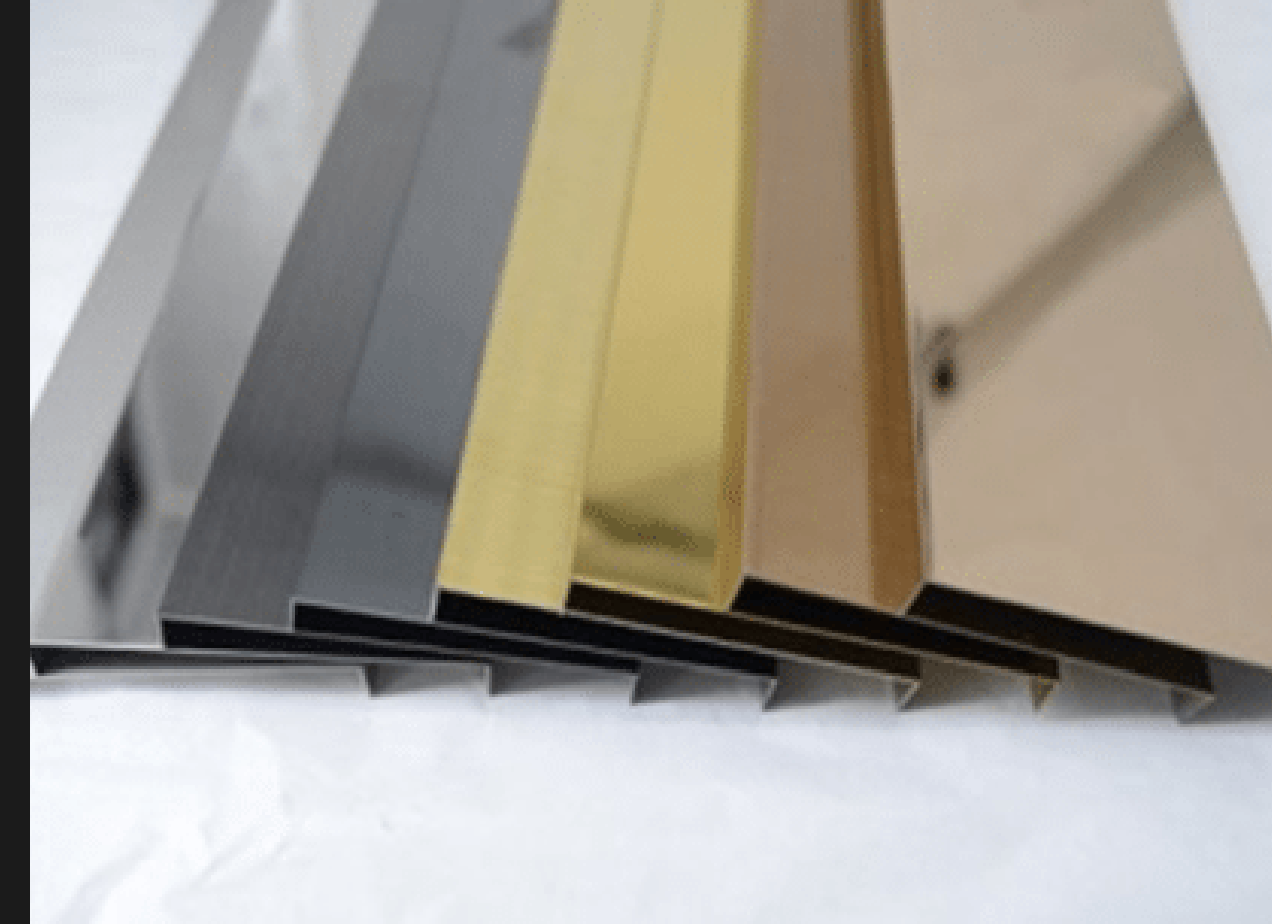

PARASNATH ALUMINIUM PVD COATED STAINLESS STEEL PROFILES PROCESS

- Parasnath aluminium profiles are from the finest quality of pa-304 pvd titanium coated sheets.
- Strip is vut from sheets, as per the profile size.
- Then the strip are grooved at our factory with parasnath aluminium square edge technology (v-cut) to get sharp square edges on the bending edge.
- Then carefully the bending is done with our parasnath aluminium CNC bending facility with single press bending .