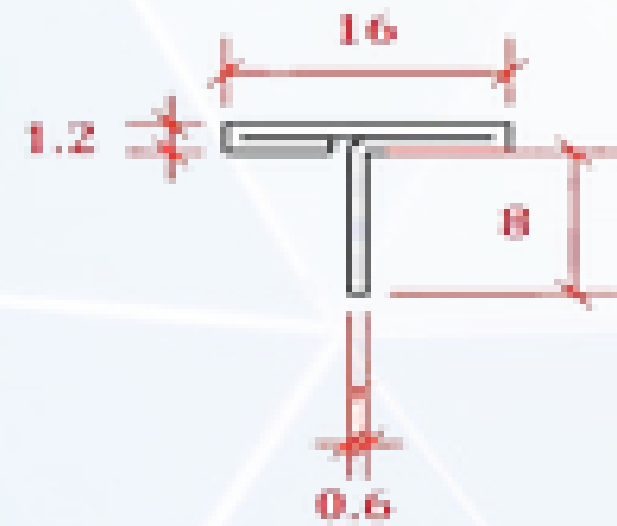

LENGTH : 10 FEET

PA-T16

LENGTH : 10 FEET