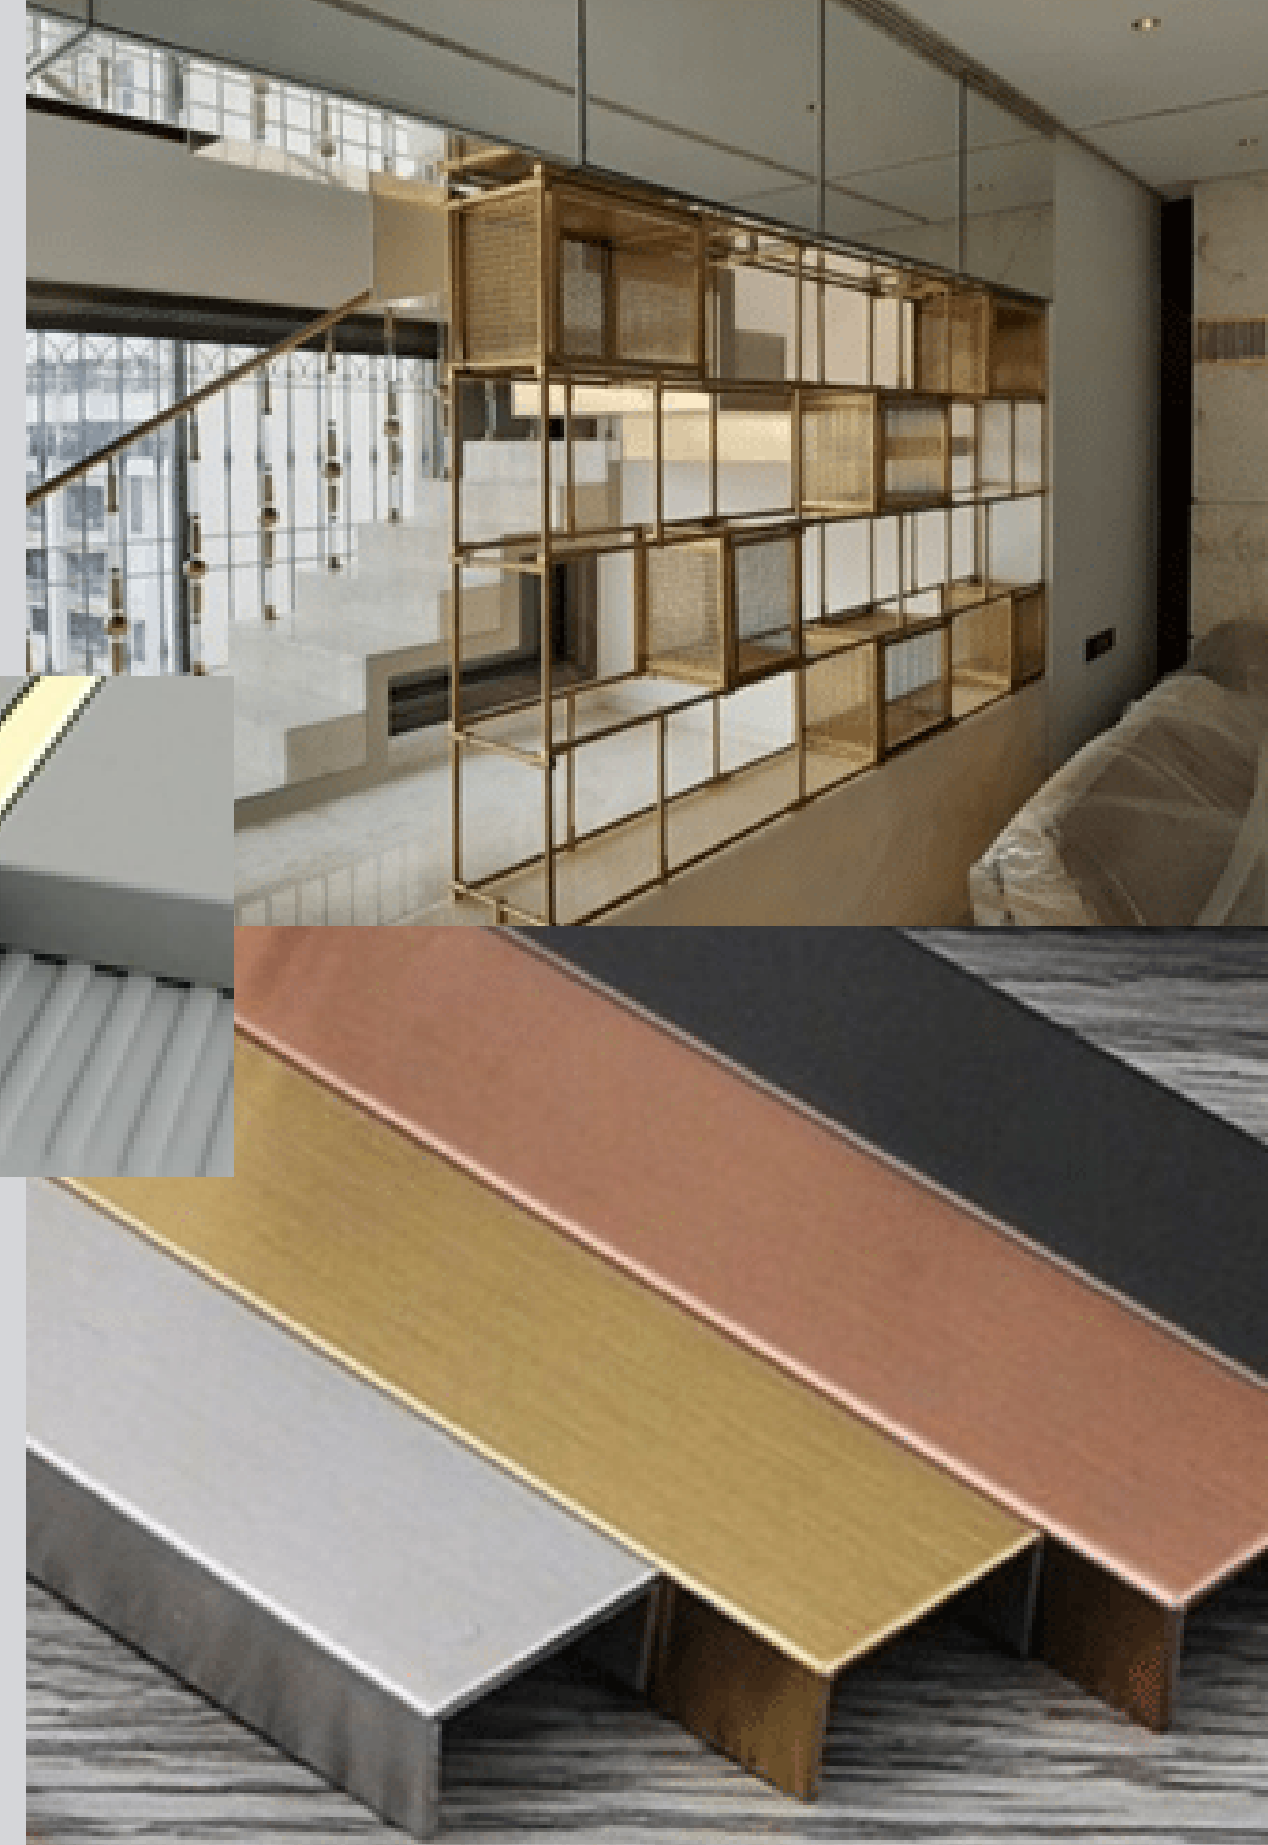

DECORATIVE U & C SHAPE PROFILES IN PA - 304, BY PARASNATH ALUMINIUM