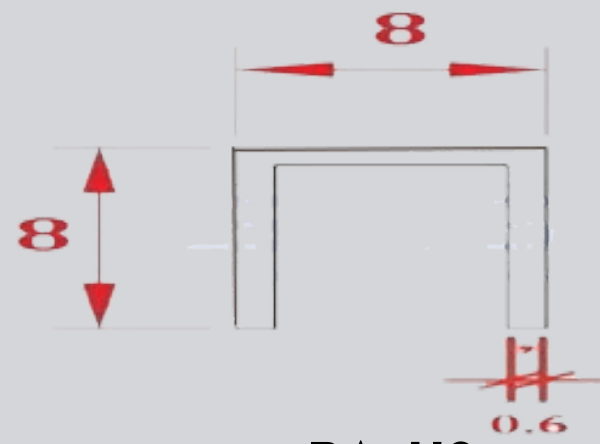

DECORATIVE U & C SHAPE PROFILES IN PA - 304, BY PARASNATH ALUMINIUM

PA-U8