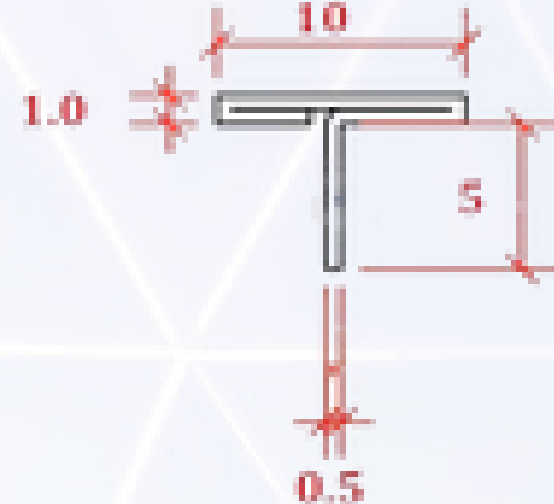

# DECORATIVE(T) SHAPE PROFILES IN PA - 304, BY PARASNATH ALUMINIUM

**PA-T6**

**LENGTH : 10 FEET**

**PA-T8**

**LENGTH : 10 FEET**

**PA-T10**

**LENGTH : 10 FEET**

**PA-T12**