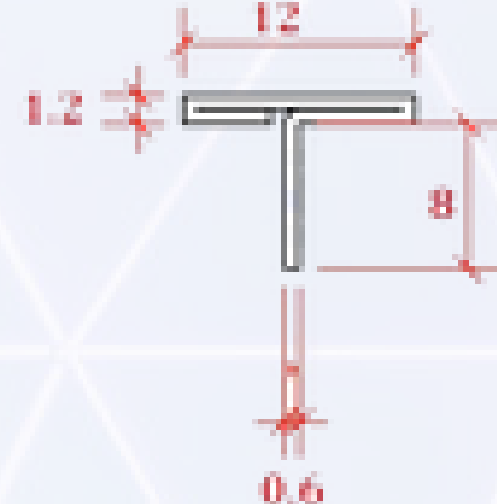

# DECORATIVE(T) SHAPE PROFILES IN PA - 304, BY PARASNATH ALUMINIUM

**PA-T6**

**LENGTH : 10 FEET**

**PA-T8**

**LENGTH : 10 FEET**

**PA-T10**

**LENGTH : 10 FEET**

**PA-T12**