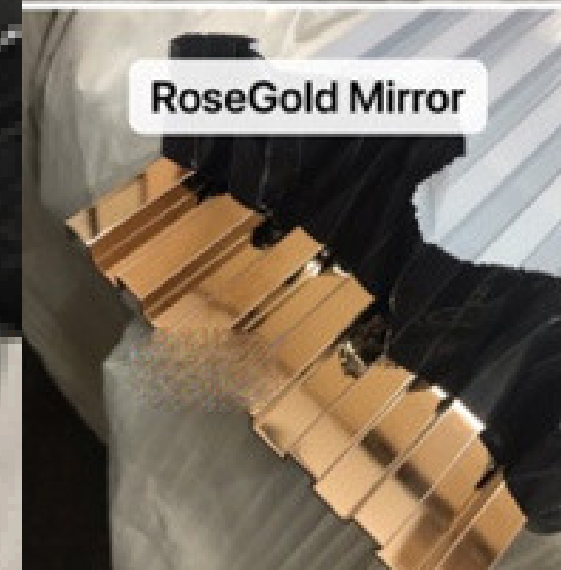

# PARASNATH ALUMINIUM FLUTED PANEL

Gold Mirror

Gold Hairline

RoseGold Mirror

RoseGold Hairline

ALL SIZES IN MM

LENGTH : 10 FEET

CUSTOMIZATION WELCOME INQUIRY