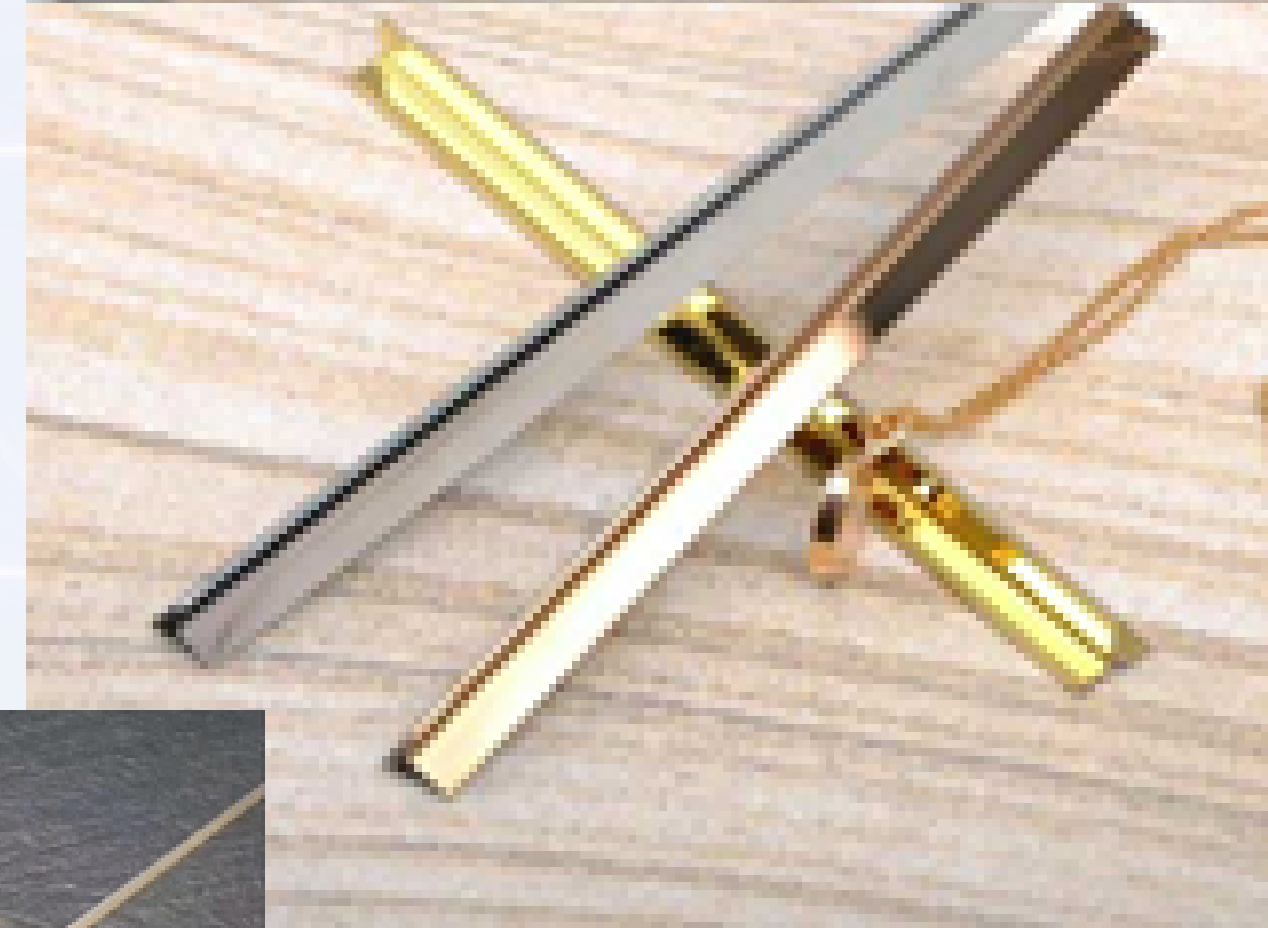

LENGTH : 10 FEET

PA-T16

LENGTH : 10 FEET