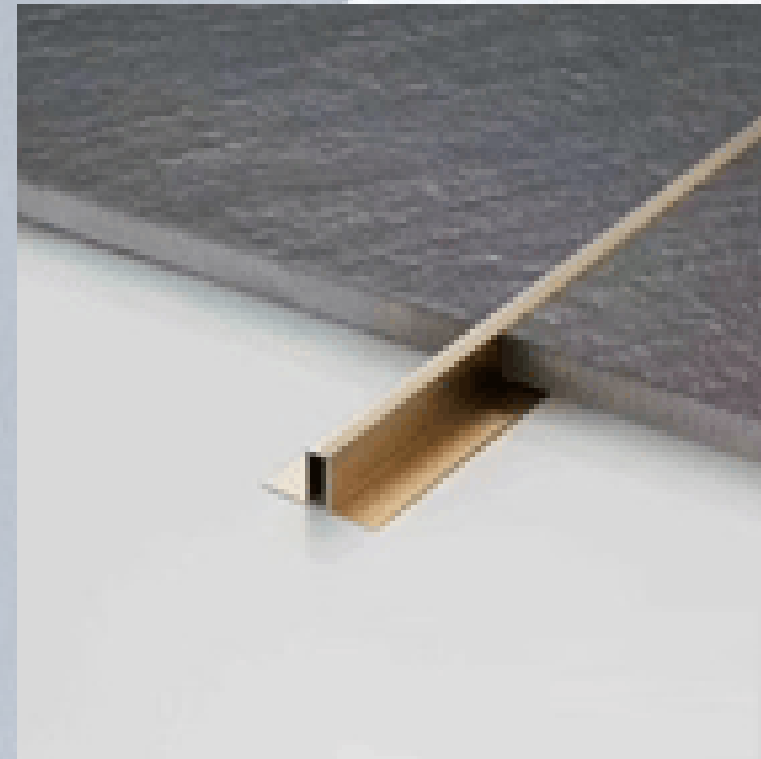

PARASNATH ALUMINIUM
THINK ALUMINIUM. THINK PARASNATH

ABOUT US

WWW.PARASNATHALUMINIUM.COM

We, Parasnath Aluminium from 2005 are Manufacturer, Wholesale trader and Distributor of a high-quality range of Aluminium and Steel Products. Offered products range consists of PVD Coated Stainless Steel Profile Sheets for our customers from the field of Corporate, Retails, Hospitality, Commercial Places, Residential, Malls & Architectures, Multiplexes etc.