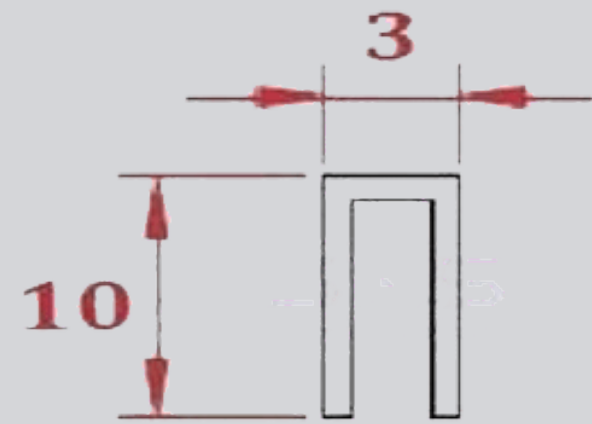

DECORATIVE U & C SHAPE PROFILES IN PA - 304, BY PARASNATH ALUMINIUM

PA-U3