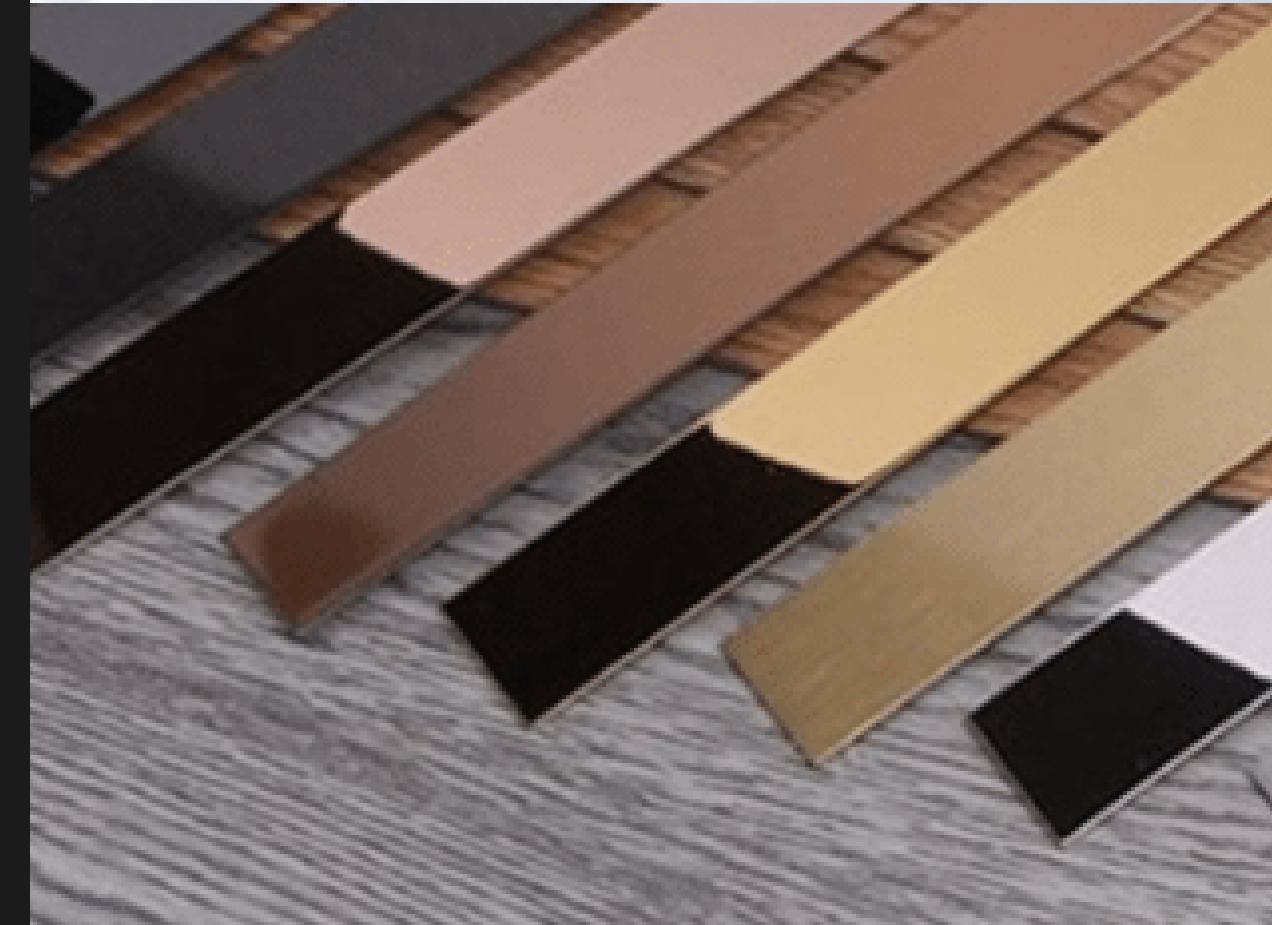

PARASNATH ALUMINIUM PVD COATED STAINLESS STEEL PROFILES PROCESS

- Parasnath aluminium profiles are from the finest quality of pa-304 pvd titanium coated sheets.
- Strip is vut from sheets, as per the profile size.
- Then the strip are grooved at our factory with parasnath aluminium square edge technology (v-cut) to get sharp square edges on the bending edge.
- Then carefully the bending is done with our parasnath aluminium CNC bending facility with single press bending .